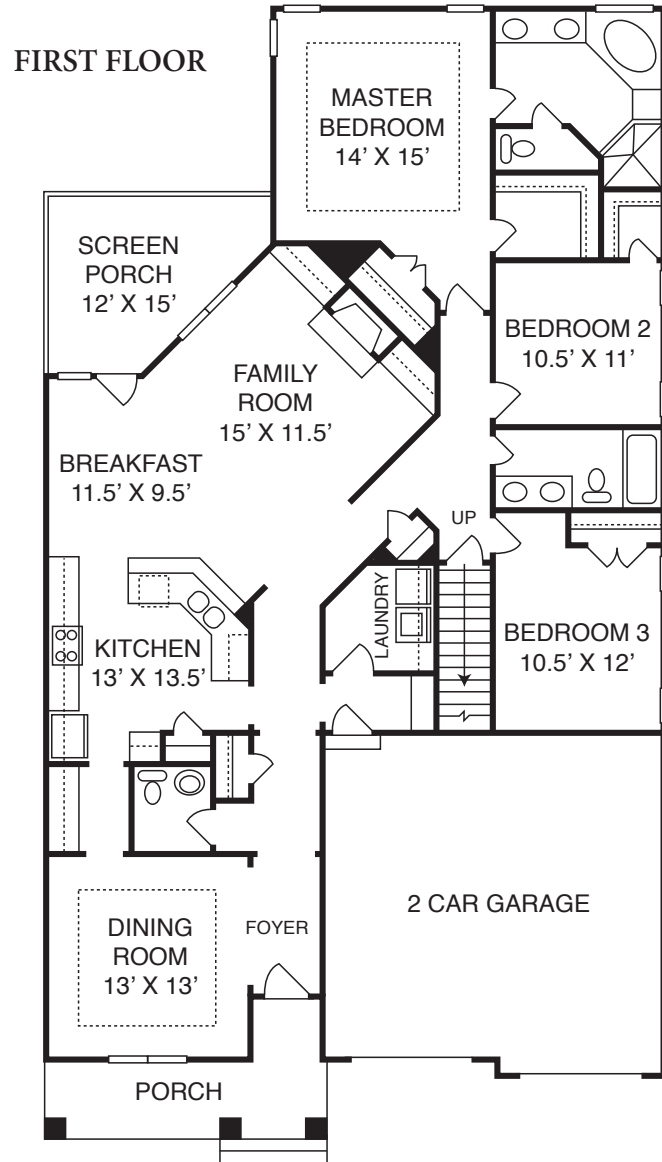

Braswell Custom Homes, Inc.

The Boone

SECOND FLOOR

VISIT OUR SALES CENTER OR CALL

453-2000

heritagewakeforest.com

Sales and marketing by Coldwell Banker Howard Perry and Walston Builder Services

This floor plan and elevation is representational of the home being built or to be built. It may vary due to changes made during the construction process or due to availability of materials. Room dimensions and square footage are approximate.